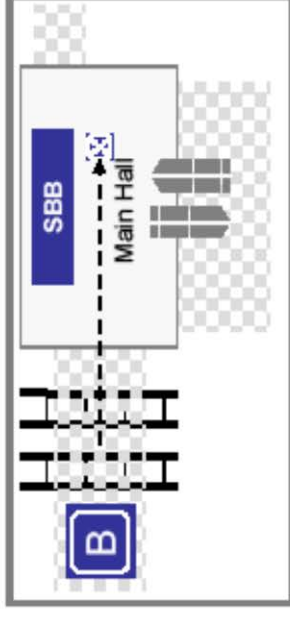

How to reach the meeting point at Berne railway station

Walk down from your train platform "B" to the corridor until you reach the main hall of the Berne railway station. Right in front of the information panel, you will find the meeting point (see graphic at the right and pictures below).

Please be punctual at the meeting point for your shuttle service!